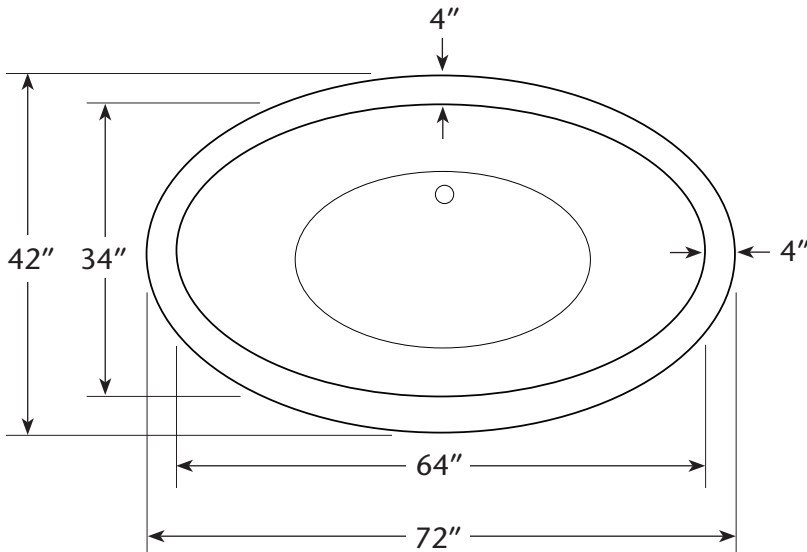

Lotus

FEATURES

- * 72" x 42" x 22.5" OD
- * Hand hammered 16 gauge copper
- * Single walled bathtub
- * 2" drain opening
- * Dimensions are not exact and may vary $\pm 1"$

FINISHES

- * Antique - CPS702
- * Brushed Nickel - CPS705

INSTALLATION

- * Bathtub
- * Drop-in

COORDINATING ACCESSORIES

- * Trip Lever Bath Waste & Overflow: DR280

STANDARDS COMPLIANCE

- * IAPMO Listed / UPC

IMPORTANT

Due to the handcrafted nature of this product, it will vary in finish, texture, hammering, and other details. Dimensions may vary up to 1". We strongly recommend that you wait for the actual product before making any installation cuts.