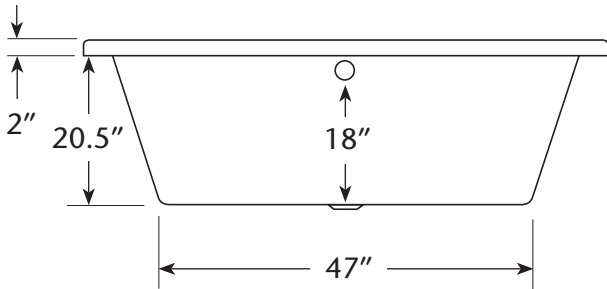

Lotus

FEATURES

- * 72" x 42" x 22.5" OD
- * Hand hammered 16 gauge copper
- * Single walled bathtub
- * 2" drain opening
- * Dimensions are not exact and may vary $\pm 1"$

FINISHES

- * Antique - CPS702
- * Brushed Nickel - CPS705

INSTALLATION

- * Bathtub
- * Drop-in

COORDINATING ACCESSORIES

- * Trip Lever Bath Waste & Overflow: DR280

STANDARDS COMPLIANCE

- * IAPMO Listed / UPC

IMPORTANT

Due to the handcrafted nature of this product, it will vary in finish, texture, hammering, and other details. Dimensions may vary up to 1". We strongly recommend that you wait for the actual product before making any installation cuts.