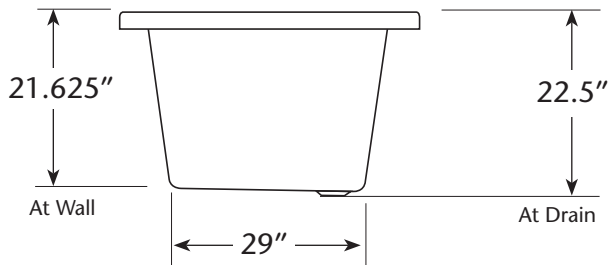

Lotus

FEATURES

- * 72" x 42" x 22.5" OD
- * Hand hammered 16 gauge copper
- * Single walled bathtub
- * 2" drain opening
- * Dimensions are not exact and may vary $\pm 1"$

FINISHES

- * Antique - CPS702
- * Brushed Nickel - CPS705

INSTALLATION

- * Bathtub
- * Drop-in

COORDINATING ACCESSORIES

- * Trip Lever Bath Waste & Overflow: DR280

STANDARDS COMPLIANCE

- * IAPMO Listed / UPC

IMPORTANT

Due to the handcrafted nature of this product, it will vary in finish, texture, hammering, and other details. Dimensions may vary up to 1". We strongly recommend that you wait for the actual product before making any installation cuts.